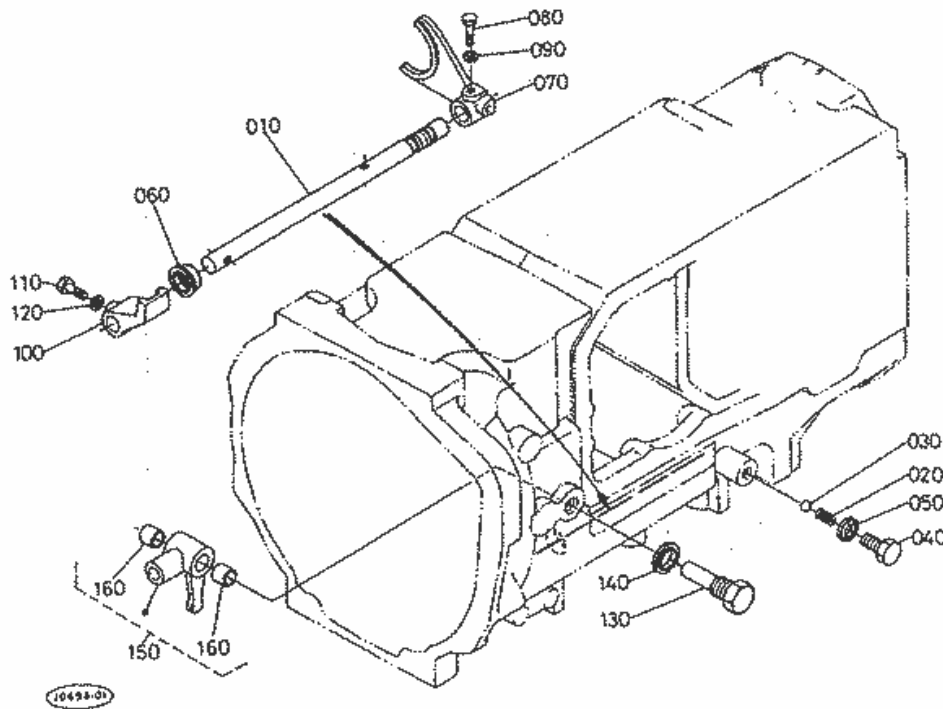

T08700 PTO GEAR SHIFT FORK

Part Number	Position	Description	Notes	Stock	Picture?	Cart
32420-67980	010	ROD PTO FORK		0		Add To Cart
62581-18230	020	SPRING		0		Add To Cart
07715-03211	030	BALL		0		Add To Cart
01173-51020	040	HEX.BOLT		4	Yes	Add To Cart
04717-01000	050	WASHER WITH RUBBER		11	Yes	Add To Cart
31351-23530	060	SEAL OIL		0	Yes	Add To Cart
31351-23650	070	FORK SHIFT REAR		0		Add To Cart
31351-23570	080	BOLT,FORK LOCK		0		Add To Cart
04512-50060	090	WASHER,SPRING LOCK		0		Add To Cart
31351-23682	100	SHIFTER LOWER		0		Add To Cart
31351-23570	110	BOLT,FORK LOCK		0		Add To Cart
04512-50060	120	WASHER,SPRING LOCK		0		Add To Cart
31351-23740	130	SHAFT FULCRUM		0		Add To Cart
04717-01600	140	SPRING SEAT RUBBER		8	Yes	Add To Cart
31351-23750	150	COMP.HOLDER FORK ROD		0		Add To Cart
08511-01412	160	BUSH	S/N Break. Please Call	0	Yes	Add To Cart
31351-17320	160	BUSH	S/N Break. Please Call	0		Add To Cart