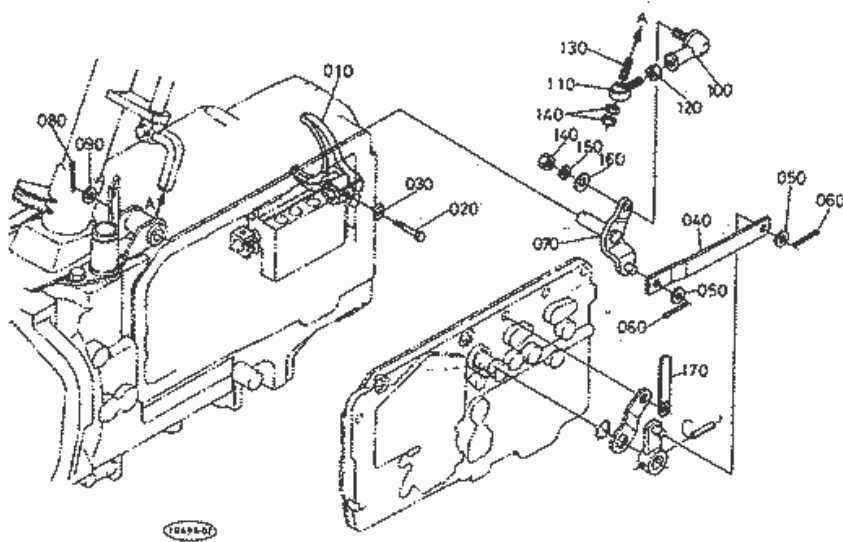

Thanks for your inquiry.

The parts staff @ Messicks.com

Part Number	Position	Description	Notes	Stock	Picture?	Cart
32430-17370	010	SHAFT SHUTTLE CONT		0		Add To Cart
32430-17380	020	ARM SHUTTLE CHANGE		0		Add To Cart
31351-17150	030	BOLT REAMER		0		Add To Cart
04512-50060	040	WASHER,SPRING LOCK		0		Add To Cart
02056-50060	050	HEX.NUT		22	Yes	Add To Cart
32430-17510	060	LEVER SHUTTLE CHANGE		0		Add To Cart
31351-17150	070	BOLT REAMER		0		Add To Cart
04512-50060	080	WASHER,SPRING LOCK		0		Add To Cart
02056-50060	090	HEX.NUT		22	Yes	Add To Cart
31351-17530	100	GRIP LEVER		0		Add To Cart
32430-17570	110	PIN SHUTTLE LOCK		0		Add To Cart
32430-17580	120	SPRING		0		Add To Cart
04013-50060	130	WASHER, PLAIN		0		Add To Cart
05511-50218	140	PIN,SPLIT		10		Add To Cart