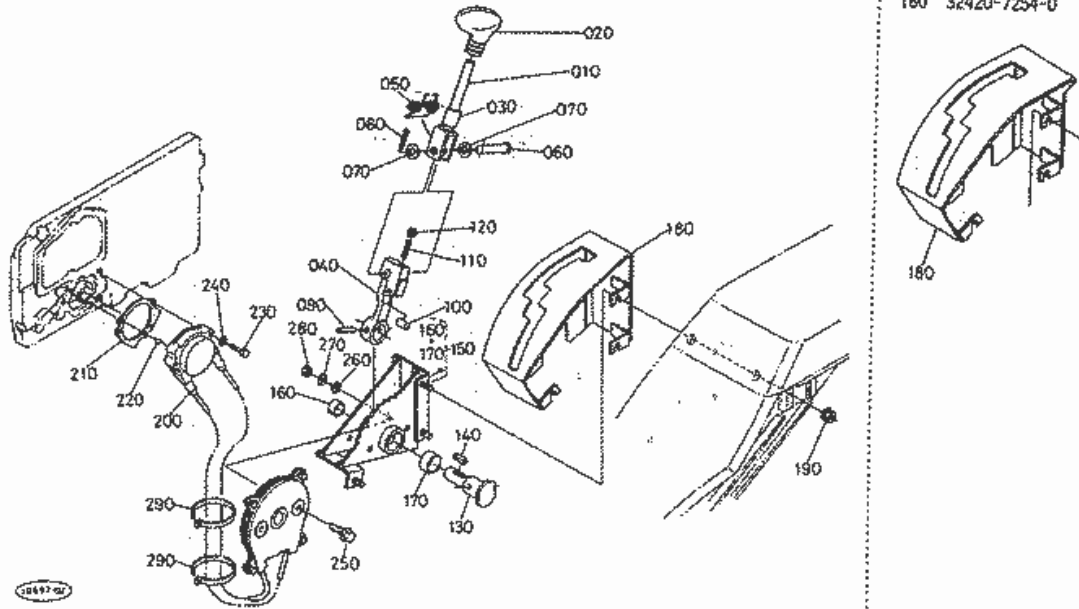

Part Number	Position	Description	Notes	Stock	Picture?	Cart
32420-72410	010	LEVER SPEED CHANGE		0		Add To Cart
67156-18330	020	GRIP		0		Add To Cart
31391-24510	030	PIPE LEVER		0		Add To Cart
32420-72420	040	LEVER SPEED CHANGE		0		Add To Cart
32420-72430	050	SPRING LEVER RETURN		0		Add To Cart
05112-51260	060	PIN JOINT		0		Add To Cart
04013-50120	070	WASHER,PLAIN		0		Add To Cart
05511-50420	080	PIN,SPLIT		2	Yes	Add To Cart
05411-00840	090	PIN,SPRING		4		Add To Cart
32420-72450	100	ROLLER		0		Add To Cart
32420-72460	110	SPRING DETENT		0		Add To Cart
32420-72470	120	SCREW SET		0		Add To Cart
32420-72480	130	SHAFT		0		Add To Cart
05712-00525	140	FEATHER KEY		0		Add To Cart
32420-72510	150	ASSY GUIDE S-CHANGE		0		Add To Cart
32420-72530	160	BUSH		0		Add To Cart
08511-02815	170	BUSH	S/N Break. Please Call	0		Add To Cart
31351-23960	170	BUSH	S/N Break. Please Call	0		Add To Cart
32420-72540	180	COVER S-CHANGE GUIDE	S/N Break. Please Call	0		Add To Cart
32420-72542	180	COVER S-CHANGE GUIDE	S/N Break. Please Call	0		Add To Cart
31351-11080	190	NUT FLANGE		0		Add To Cart
32420-72600	200	ASSY CABLE S-CHANGE		0		Add To Cart
32420-72690	210	GASKET		0		Add To Cart
05012-00608	220	PIN,STRAIGHT		8		Add To Cart
01023-50628	230	BOLT		0		Add To Cart
04013-50060	240	WASHER, PLAIN		0		Add To Cart
01754-50830	250	BOLT,FLANGE		0		Add To Cart
04012-50080	260	WASHER,PLAIN		8	Yes	Add To Cart
04512-50080	270	WASHER,SPRING LOCK		0		Add To Cart
02114-50080	280	HEX.NUT		58	Yes	Add To Cart
53581-64150	290	BAND CORD		7		Add To Cart

Parts Hotline : 877-260-3528

As of 02-24-2014