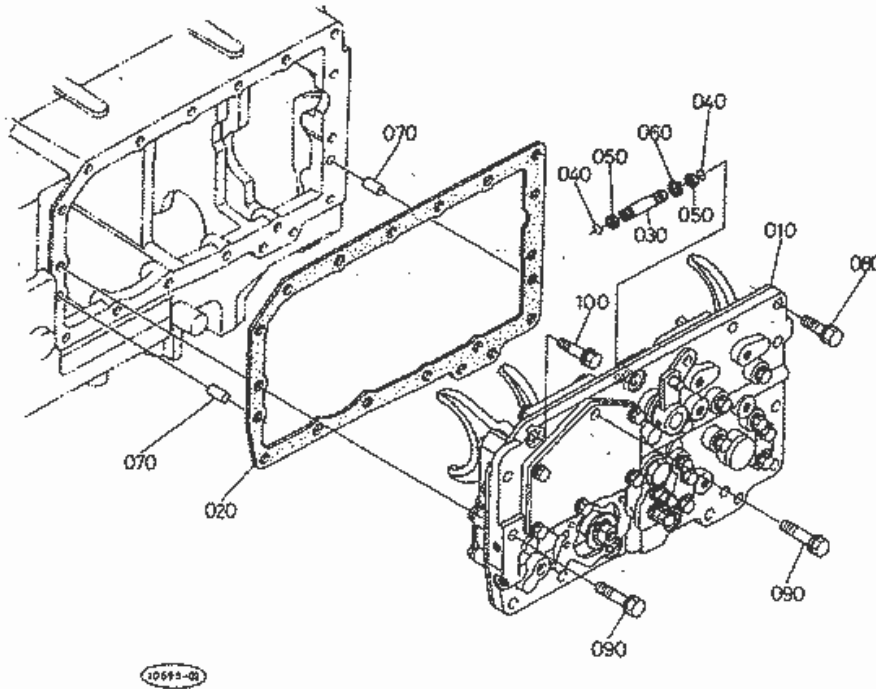

Part Number	Position	Description	Notes	Stock	Picture?	Cart
32420-99850	010	ASSY COVER SIDE		0		Add To Cart
32420-67040	020	GASKET		0		Add To Cart
32420-68780	030	PIPE CLUTCH		0		Add To Cart
04811-00090	040	O RING		0	Yes	Add To Cart
36330-82970	050	RING BACK UP		0		Add To Cart
04612-00120	060	CIR-CLIP EXTERNAL		4	Yes	Add To Cart
05012-01020	070	PIN,STRAIGHT		1	Yes	Add To Cart
01774-51030	080	BOLT,FLANGE		2	Yes	Add To Cart
01774-51040	090	BOLT,FLANGE		0		Add To Cart
01774-51025	100	BOLT,FLANGE		0		Add To Cart

Parts Hotline : 877-260-3528

As of 02-24-2014