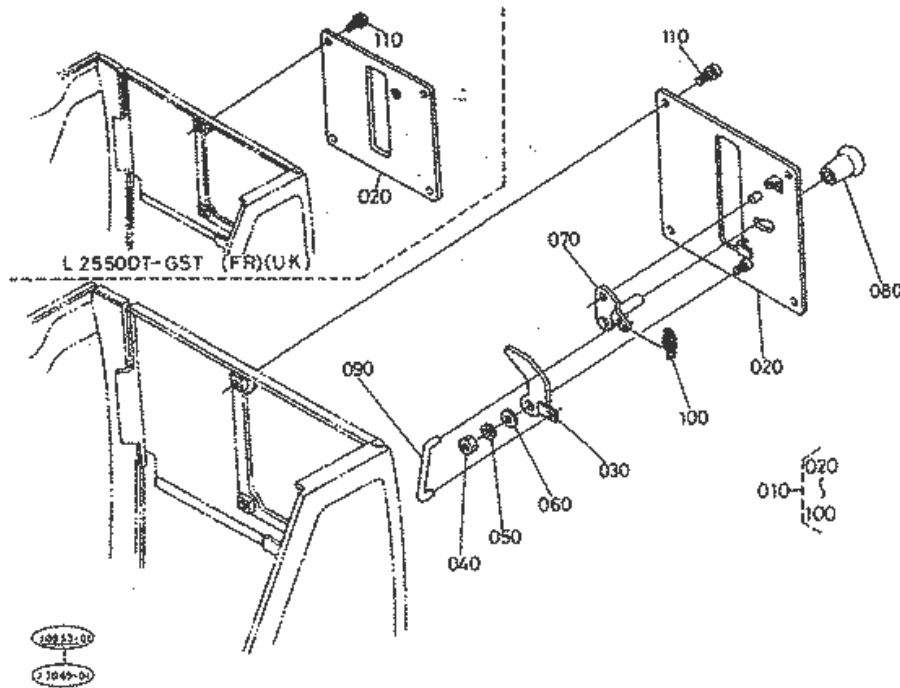

Part Number	Position	Description	Notes	Stock	Picture?	Cart
32430-24140	010	ASSY GUIDE LEVER		0		Add To Cart
32430-24150	020	GUIDE LEVER	EXCEPT [FR] [UK]	0		Add To Cart
32425-24150	020	GUIDE LEVER	[FR] [UK]	0		Add To Cart
32430-24160	030	STOPPER	EXCEPT [FR] [UK]	0		Add To Cart
02012-50060	040	NUT	EXCEPT [FR] [UK]	0		Add To Cart
04512-50060	050	WASHER, SPRING LOCK	EXCEPT [FR] [UK]	0		Add To Cart
04013-50060	060	WASHER, PLAIN	EXCEPT [FR] [UK]	0		Add To Cart
32430-24170	070	HANDLE STOPPER	EXCEPT [FR] [UK]	0		Add To Cart
54121-31250	080	GRIP LEVER	EXCEPT [FR] [UK]	0		Add To Cart
32430-24180	090	ROD INTERLOCKER	EXCEPT [FR] [UK]	0		Add To Cart
32430-24190	100	SPRING	EXCEPT [FR] [UK]	0		Add To Cart
31351-24190	110	SCREW WITH WASHER	EXCEPT [FR] [UK]	0		Add To Cart