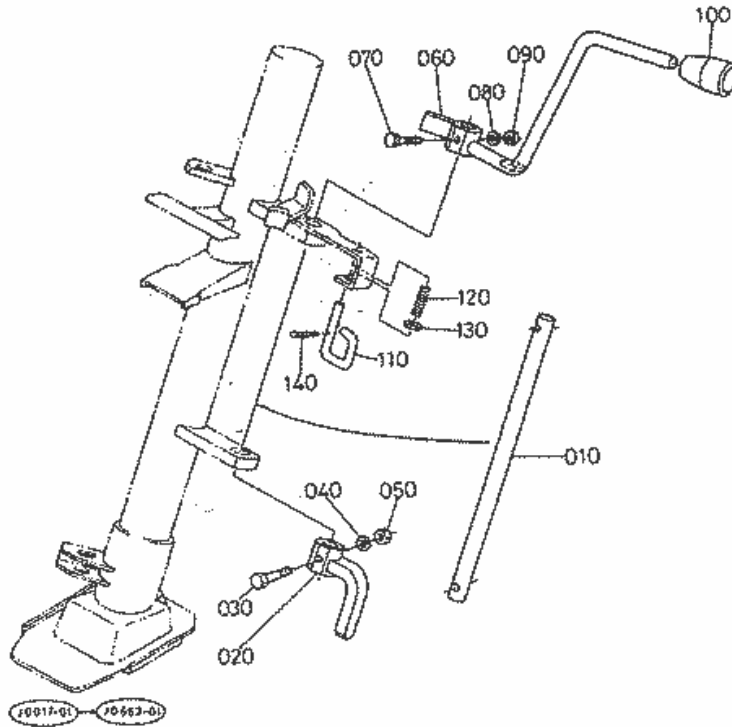

Thanks for your inquiry.

The parts staff @ Messicks.com

Part Number	Position	Description	Notes	Stock	Picture?	Cart
32430-17370	010	SHAFT SHUTTLE CONT		0		Add To Cart
32430-17380	020	ARM SHUTTLE CHANGE		0		Add To Cart
31351-17150	030	BOLT REAMER		0		Add To Cart
04512-50060	040	WASHER,SPRING LOCK		0		Add To Cart
02056-50060	050	HEX.NUT		22	Yes	Add To Cart
32430-17510	060	LEVER SHUTTLE CHANGE		0		Add To Cart
31351-17150	070	BOLT REAMER		0		Add To Cart
04512-50060	080	WASHER,SPRING LOCK		0		Add To Cart
02056-50060	090	HEX.NUT		22	Yes	Add To Cart
31351-17530	100	GRIP LEVER		0		Add To Cart
32430-17570	110	PIN SHUTTLE LOCK		0		Add To Cart
32430-17580	120	SPRING		0		Add To Cart
04013-50060	130	WASHER, PLAIN		0		Add To Cart
05511-50218	140	PIN,SPLIT		10		Add To Cart