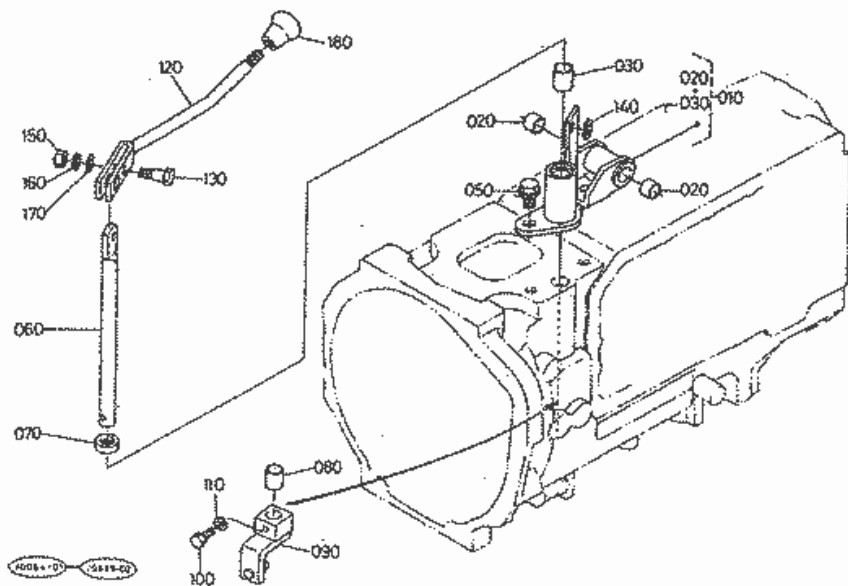

040 04811-10220

Part Number	Position	Description	Notes	Stock	Picture?	Cart
32430-23900	010	COMP.BRACKET LEVER		0		Add To Cart
08511-01612	020	BUSH	S/N Break. Please Call	0		Add To Cart
31351-16840	020	BUSH	S/N Break. Please Call	0		Add To Cart
08511-01620	030	BUSH	S/N Break. Please Call	0		Add To Cart
31351-23830	030	BUSH	S/N Break. Please Call	0		Add To Cart
04811-10220	040	O-RING	S/N Break. Please Call	2	Yes	Add To Cart
01774-51220	050	BOLT,FLANGE		5		Add To Cart
31361-23810	060	ROD SPEED CHANGE		0		Add To Cart
31351-23820	070	SEAL OIL		0		Add To Cart
08511-01620	080	BUSH	S/N Break. Please Call	0		Add To Cart
31351-23830	080	BUSH	S/N Break. Please Call	0		Add To Cart
31351-23850	090	HOLDER FORK ROD		0		Add To Cart
31351-23570	100	BOLT,FORK LOCK		0		Add To Cart
04512-50060	110	WASHER,SPRING LOCK		0		Add To Cart
32430-24110	120	LEVER PTO		0		Add To Cart
31351-17080	130	BOLT		0		Add To Cart
31351-24090	140	SHIM		0		Add To Cart
02114-50080	150	HEX.NUT		58	Yes	Add To Cart
04512-50080	160	WASHER,SPRING LOCK		0		Add To Cart
04013-50080	170	WASHER,PLAIN		0		Add To Cart
31351-24130	180	GRIP LEVER		0		Add To Cart

Parts Hotline : 877-260-3528

As of 02-24-2014